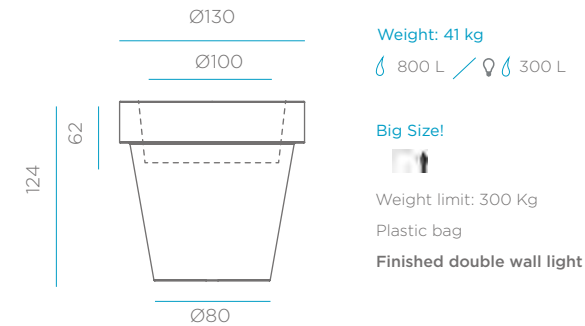

REFERENCES

MAGNOLIA 130 DIMENSIONS CM PACKAGING

Weight: 41 kg
 800 L / 300 L
 Big Size!
 Weight limit: 300 Kg
 Plastic bag
 Finished double wall light

- Options**
- Smarttech (solar + rechargeable battery) _____ LUMMG130SSNW
 - Outdoor cable / white light* _____ LUMMG130OFNW
 - White color _____ JDNMG130BXNW
 - Black color _____ JDNMG130NXNW
 - Bronze color _____ JDNMG130ZXNW
 - Topo color _____ JDNMG130KXNW
 - Grey color _____ JDNMG130SXNW
 - Terracota color _____ JDNMG130TXNW