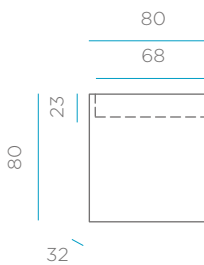

JUNCO 80

DIMENSIONS CM

PACKAGING

Weight: 11,75 kg
35 L

Color finish plastic bag
Finished double wall

Options

- Smarttech (solar + rechargeable battery) _____ LUMJN080SSNW
- Outdoor cable / white light* _____ LUMJN080OFNW
- White color _____ JDNJN080BXNW ○
- Black color _____ JDNJN080NXNW ●
- Bronze color _____ JDNJN080ZXNW ●
- Topo color _____ JDNJN080KXNW ●
- Grey color _____ JDNJN080SXNW ●

REFERENCES