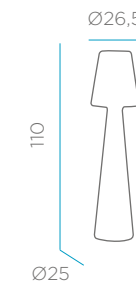

REFERENCES

LOLA 110 DIMENSIONS CM