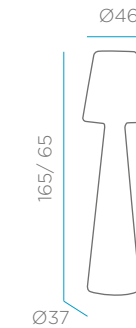

REFERENCES

LOLA SLIM DIMENSIONS CM

PACKAGING

Weight: 5,2 kg

Options

- Outdoor white* _____ LUMLL120FCNW

REFERENCES

***BASE**

Base E27

x 1

*Supplied

LOLA 165 DIMENSIONS CM

PACKAGING

Weight: 10,5 kg

All finishes // Floor anchorage included.

Options