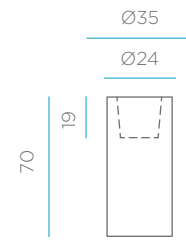

PALMA 70

DIMENSIONS CM

PACKAGING

REFERENCES

1. **Options**
2. Smarttech (solar + rechargeable battery) _____ LUMPM070SSNW
   - Outdoor cable / white light* _____ LUMPM070OFNW
   - White color _____ JDNPM070BXNW
   - Black color _____ JDNPM070NXNW
   - Bronze color _____ JDNPM070ZXNW
   - Topo color _____ JDNPM070KXNW

*BASE

Base E27 x 1 *Supplied