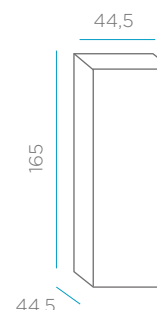

REFERENCES

LOLA SLIM DIMENSIONS CM

PACKAGING

Weight: 5,2 kg

Options

- Outdoor white* _____ LUMLL120FCNW

REFERENCES

***BASE**

Base E27

x 1

*Supplied

LOLA 165 DIMENSIONS CM

PACKAGING

Weight: 10,5 kg

All finishes // Floor anchorage included.

Options