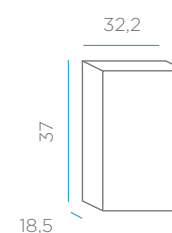

PACKAGING

Weight: 1,4 kg

1. **Options**
2. Indoor cable / warm light* — LUMRD035ICNW
   - Smarttech (solar + rechargeable battery) — LUMRD035SSNW

*BASE

Base E27

x 1

*Supplied

REFERENCES