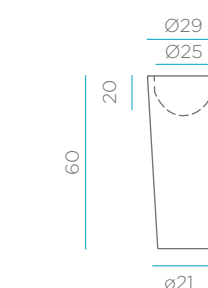

FIGUS 60

DIMENSIONS CM

PACKAGING

REFERENCES

Weight: 2.6 kg

8 L

Plastic bag

Finished double wall light

Color planters/pots come in a plastic bag packaging

Options

- Smarttech (solar + rechargeable battery) _____ LUMFC060SSNW
- Outdoor cable / white light* _____ LUMFC060OFNW
- White color _____ LUMFC060BXNW
- Black color _____ LUMFC060NXNW
- Bronze color _____ LUMFC060ZXNW
- Topo color _____ LUMFC060KXNW
- Grey color _____ LUMFC060SXNW
- Terracota color _____ LUMFC060TXNW
- Soft pink color _____ LUMFC060RXNW
- Soft blue color _____ LUMFC060AXNW
- Soft green color _____ LUMFC060VXNW

*BASE

Base E27 x 1 *Supplied