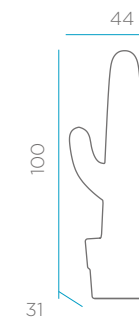

GRACE 140 DIMENSIONS CM

PACKAGING

Weight: 5,5 kg

All finishes // Floor anchorage included.

Options

- Outdoor cable / white light * _____ LUMGC140OFNW
- Battery _____ LUMGC140WLNW

REFERENCES

PANCHO DIMENSIONS CM

PACKAGING

Weight: 6 kg

All finishes // Floor anchorage included.

Options

- Lime/ Outdoor cable / white light* _____ LUMPV140OFNW
- Outdoor cable / white light * _____ LUMPC140OFNW
- Smarttech (solar + rechargeable battery) _____ LUMPC140SSNW

REFERENCES

GRACE 170 DIMENSIONS CM

PACKAGING

Weight: 7,6 kg

All finishes // Floor anchorage included.

Options

- Outdoor cable / white light * _____ LUMGC170OFNW
- Battery _____ LUMGC170WLNW

REFERENCES

LOLA 110 DIMENSIONS CM

PACKAGING

Weight: 3,5 kg

All finishes // Floor anchorage included.

Options

- Outdoor cable / white light * _____ LUMLL110OFNW
- Indoor cable / warm light* _____ LUMLL110ICNW
- Battery _____ LUMLL110WLNW

REFERENCES

LOLA SLIM DIMENSIONS CM

PACKAGING

Weight: 5,2 kg

Options

- Outdoor white* _____ LUMLL120FCNW

REFERENCES

*BASE

Base E27

x 1

*Supplied

LOLA 165 DIMENSIONS CM

PACKAGING

Weight: 10,5 kg

All finishes // Floor anchorage included.

Options

- Outdoor cable / white light * _____ LUMLL165OFNW
- Indoor cable / warm light* _____ LUMLL165ICNW
- Battery _____ LUMLL165WLNW

REFERENCES

KAKTUS DIMENSIONS CM

PACKAGING

Weight: 3,2 kg

All finishes // Floor anchorage included.

Options

- Lime/ Outdoor cable / white light* _____ LUMKL100OFNW
- Outdoor cable / white light * _____ LUMKL100OFNW
- Smarttech (solar + rechargeable battery) _____ LUMKL100SSNW

REFERENCES

LOLA 200 DIMENSIONS CM

PACKAGING

Weight: 12,5 kg

All finishes // Floor anchorage included.

Options

- Outdoor cable / white light * _____ LUMLL200FNW
- Indoor cable / warm light* _____ LUMLL200ICNW

REFERENCES

HELGA DIMENSIONS CM

PACKAGING

Weight: 10 kg