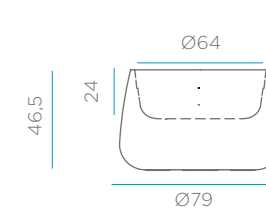

*BASE

Base E27 x 1 *Supplied

CAMELIA 80

DIMENSIONS CM

PACKAGING

REFERENCES

Weight: 6 kg

Plastic bag