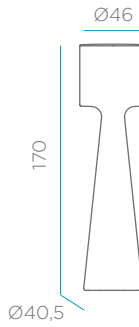

GRACE 140 DIMENSIONS CM

PACKAGING

Weight: 5,5 kg

All finishes // Floor anchorage included.

Options

- Outdoor cable / white light * _____ LUMGC140OFNW
- Battery _____ LUMGC140WLNW

REFERENCES

PANCHO DIMENSIONS CM

PACKAGING

Weight: 6 kg

All finishes // Floor anchorage included.

Options

- Lime/ Outdoor cable / white light* _____ LUMPV140OFNW
- Outdoor cable / white light * _____ LUMPC140OFNW
- Smarttech (solar + rechargeable battery) _____ LUMPC140SSNW

REFERENCES

GRACE 170 DIMENSIONS CM

PACKAGING

Weight: 7,6 kg

All finishes // Floor anchorage included.

Options

- Outdoor cable / white light * _____ LUMGC170OFNW
- Battery _____ LUMGC170WLNW

REFERENCES

LOLA 110 DIMENSIONS CM

PACKAGING

Weight: 3,5 kg

All finishes // Floor anchorage included.

Options

- Outdoor cable / white light * _____ LUMLL110OFNW
- Indoor cable / warm light* _____ LUMLL110ICNW
- Battery _____ LUMLL110WLNW

REFERENCES

LOLA SLIM DIMENSIONS CM

PACKAGING

Weight: 5,2 kg

Options

- Outdoor white* _____ LUMLL120FCNW

REFERENCES

*BASE

Base E27

x 1

*Supplied

LOLA 165 DIMENSIONS CM

PACKAGING

Weight: 10,5 kg

All finishes // Floor anchorage included.

Options

- Outdoor cable / white light * _____ LUMLL165OFNW
- Indoor cable / warm light* _____ LUMLL165ICNW
- Battery _____ LUMLL165WLNW

REFERENCES

KAKTUS DIMENSIONS CM

PACKAGING

Weight: 3,2 kg

All finishes // Floor anchorage included.

Options

- Lime/ Outdoor cable / white light* _____ LUMKL100OFNW
- Outdoor cable / white light * _____ LUMKL100OFNW
- Smarttech (solar + rechargeable battery) _____ LUMKL100SSNW

REFERENCES

LOLA 200 DIMENSIONS CM

PACKAGING

Weight: 12,5 kg

All finishes // Floor anchorage included.

Options

- Outdoor cable / white light * _____ LUMLL200FNW
- Indoor cable / warm light* _____ LUMLL200ICNW

REFERENCES

HELGA DIMENSIONS CM

PACKAGING

Weight: 10 kg