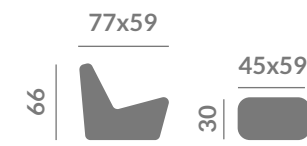

Tarida sit   Tarida tab

Tarida sit textil accessory included
Tarida tab cover included