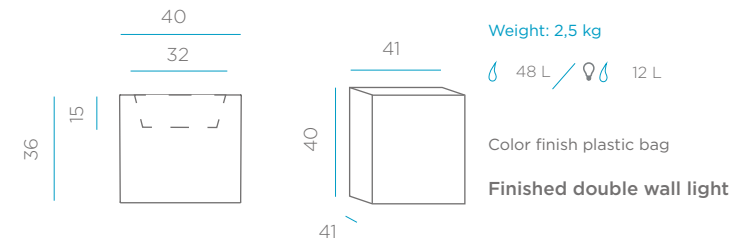

REFERENCES

NARCISO 40 DIMENSIONS CM PACKAGING

Weight: 2,5 kg
48 L / 12 L
Color finish plastic bag
Finished double wall light

1. **Options**
2. Smarttech (solar + rechargeable battery) _____ LUMNC040SSNW
   - Outdoor cable / white light* _____ LUMNC040OFNW
   - White color _____ JDNNC040BXNW
   - Black color _____ JDNNC040NXNW
   - Bronze color _____ JDNNC040ZXNW
   - Topo color _____ JDNNC040KXNW
   - Grey color _____ JDNNC040SXNW
   - Terracota color _____ JDNNC040TXNW
   - Soft pink color _____ JDNNC040RXNW
   - Soft blue color _____ JDNNC040AXNW
   - Soft green color _____ JDNNC040VXNW

*BASE
Base E27 x 1 *Supplied

REFERENCES

MELISA 30 DIMENSIONS CM PACKAGING