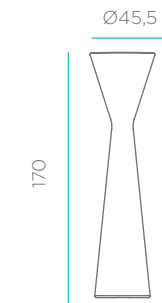

CARMEN 165 DIMENSIONS CM

PACKAGING

Weight: 8,5 kg

All finishes // Floor anchorage included.

1. **Options**
2. Outdoor cable / white light* — LUMCR165OFNW
   - Indoor cable / warm light* — LUMCR165ICNW
   - Battery — LUMCR165WLNW

REFERENCES

GOA 40 DIMENSIONS CM

PACKAGING

Weight: 1,5 kg

1. **Options**
2. Outdoor cable / white light* — LUMGA040OFNW
   - Smarttech (solar + rechargeable battery) — LUMGA040SSNW

*BASE

Base E27

x 1

*Supplied

REFERENCES

FREDO 140 DIMENSIONS CM

PACKAGING

Weight: 5 kg

All finishes // Floor anchorage included.

1. **Options**
2. Outdoor cable / white light* — LUMFD140OFNW
   - Smarttech (solar + rechargeable battery) — LUMFD140SSNW

REFERENCES

GOA 70 DIMENSIONS CM

PACKAGING

Weight: 5,7 kg

1. **Options**
2. Outdoor cable / white light* — LUMGA070OFNW
   - Smarttech (solar + rechargeable battery) — LUMGA070SSNW

*BASE

Base E27

x 1

*Supplied

REFERENCES

FREDO 170 DIMENSIONS CM

PACKAGING

Weight: 7,5 kg

Outdoor white // Weight stability included.

1. **Options**
2. Outdoor cable / white light* — LUMFD170OFNW
   - Outdoor cable / warm light* — LUMFD170ICNW
   - Smarttech (solar + rechargeable battery) — LUMFD170SSNW

REFERENCES

GUFO 40 DIMENSIONS CM

PACKAGING

Weight: 2 kg

1. **Options**
2. Outdoor cable / white light* — LUMGF040OFNW
   - Smarttech (solar + rechargeable battery) — LUMGF040SSNW

*BASE

Base E27

x 1

*Supplied

REFERENCES

KONIKA 170 DIMENSIONS CM

PACKAGING

Weight: 7,5 kg

All finishes // Floor anchorage included.

1. **Options**
2. Outdoor cable / white light* — LUMKNI170OFNW
   - Battery — LUMKNI170WLNW

REFERENCES

SAMBA DIMENSIONS CM

PACKAGING

Weight: 0,5 kg

1. **Options**
2. Lime / Indoor cable / warm light* — LUMSMLV40ICNW
   - Indoor cable / warm light* — LUMSMV40ICNW
   - Battery — LUMSMO40WLNW

*BASE

Base E27

x 1

*Supplied

REFERENCES

DECORATIVE

BALANS DIMENSIONS CM

PACKAGING

Weight: 4,5 kg