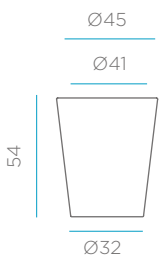

GERBERA 45

DIMENSIONS CM

PACKAGING

Plastic bag
Weight: 2 kg
60 L

Finished double wall
Rounded plate option
Color finish plastic bag

Options

- White color _____ JDNGB045BXNW ○
- Black color _____ JDNGB045NXNW ●
- Bronze color _____ JDNGB045ZXNW ●
- Topo color _____ JDNGB045KXNW ●
- Grey color _____ JDNGB045SXNW ●
- Terracota color _____ JDNGB045TXNW ●
- Soft pink color _____ JDNGB045RXNW ●
- Soft blue color _____ JDNGB045AXNW ●
- Soft green color _____ JDNGB045VXNW ●

REFERENCES