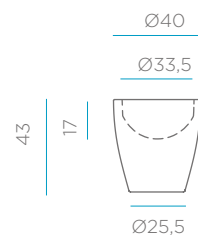

VIOLETA 40

DIMENSIONS CM

PACKAGING

REFERENCES

Weight: 2 kg
33 L / 14,6L
46
47
46
Finished double wall light
Color finish plastic bag

1. **Options**
2. Smarttech (solar + rechargeable battery) _____ LUMVL040SSNW
   - Outdoor cable / white light* _____ LUMVL040OFNW
   - White color _____ JDNVL040BXNW
   - Black color _____ JDNVL040NXNW
   - Bronze color _____ JDNVL040ZXNW
   - Topo color _____ JDNVL040KXNW
   - Grey color _____ JDNVL040SXNW
   - Soft pink color _____ JDNVL040RXNW
   - Soft blue color _____ JDNVL040AXNW
   - Soft green color _____ JDNVL040VXNW

*BASE

Base E27 x 1 *Supplied