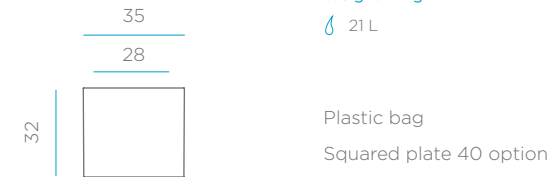

REFERENCES

NARCISO 35 DIMENSIONS CM PACKAGING

Weight: 2 kg
21 L
Plastic bag
Squared plate 40 option

1. **Options**
2. White color _____ JDNNC035BXNW
   - Black color _____ JDNNC035NXNW
   - Bronze color _____ JDNNC035ZXNW
   - Topo color _____ JDNNC035KXNW
   - Grey color _____ JDNNC035SXNW
   - Terracota color _____ JDNNC035TXNW
   - Soft pink color _____ JDNNC035RXNW
   - Soft blue color _____ JDNNC035AXNW
   - Soft green color _____ JDNNC035VXNW

REFERENCES

MAGNOLIA 130 DIMENSIONS CM PACKAGING