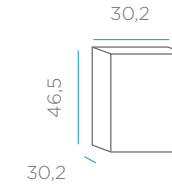

PACKAGING

Weight: 1,5 kg

1. **Options**
2. Outdoor cable / white light* — LUMGA040OFNW
   - Smarttech (solar + rechargeable battery) — LUMGA040SSNW

*BASE

Base E27

x 1

*Supplied

REFERENCES

FREDO 140 DIMENSIONS CM