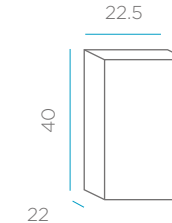

PACKAGING

Weight: 0,5 kg

1. **Options**
2. Lime / Indoor cable / warm light* — LUMSMLV40ICNW
   - Indoor cable / warm light* — LUMSMV40ICNW
   - Battery — LUMSMO40WLNW

*BASE

Base E27

x 1

*Supplied

REFERENCES

DECORATIVE

BALANS DIMENSIONS CM