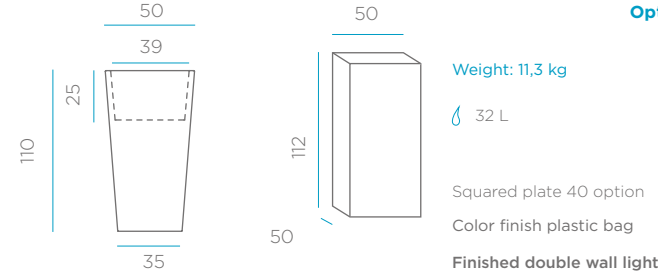

REFERENCES

MELISA 50 DIMENSIONS CM PACKAGING

Weight: 11,3 kg
32 L
Squared plate 40 option
Color finish plastic bag
Finished double wall light

1. **Options**
2. Smarttech (solar + rechargeable battery) _____ LUMML050SSNW
   - Outdoor cable / white light* _____ LUMML050OFNW
   - White color _____ JDNML050BXNW
   - Black color _____ JDNML050NXNW
   - Bronze color _____ JDNML050ZXNW
   - Topo color _____ JDNML050KXNW
   - Grey color _____ JDNML050SXNW

*BASE
Base E27 x 1 *Supplied

REFERENCES

MAGNOLIA 90 DIMENSIONS CM PACKAGING