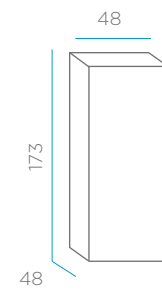

PACKAGING

Weight: 8,5 kg

All finishes // Floor anchorage included.

1. **Options**
2. Outdoor cable / white light* — LUMCR165OFNW
   - Indoor cable / warm light* — LUMCR165ICNW
   - Battery — LUMCR165WLNW