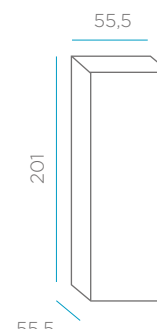

PACKAGING

Weight: 12,5 kg

All finishes // Floor anchorage included.

Options

- Outdoor cable / white light * _____ LUMLL200FNW
- Indoor cable / warm light* _____ LUMLL200ICNW

REFERENCES

HELGA DIMENSIONS CM

PACKAGING