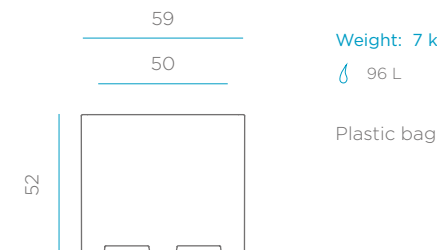

REFERENCES

NARCISO 60 DIMENSIONS CM PACKAGING

Weight: 7 kg
96 L
Plastic bag

1. **Options**
2. White color _____ JDNNC060BXNW
   - Black color _____ JDNNC060NXNW
   - Bronze color _____ JDNNC060ZXNW
   - Topo color _____ JDNNC060KXNW
   - Grey color _____ JDNNC060SXNW

REFERENCES