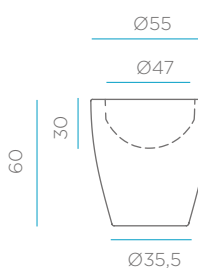

***BASE**

Base E27 x 1 *Supplied

VIOLETA 55

DIMENSIONS CM

PACKAGING

REFERENCES

Weight: 4 kg
82 L / 50L
59
60
Finished double wall light
Color finish plastic bag
Rounded plate option

- Options**
- Smarttech (solar + rechargeable battery) _____ LUMVL055SSNW
 - Outdoor cable / white light* _____ LUMVL055OFNW
 - White color _____ JDNVL055BXNW
 - Black color _____ JDNVL055NXNW
 - Bronze color _____ JDNVL055ZXNW
 - Topo color _____ JDNVL055KXNW
 - Grey color _____ JDNVL055SXNW
 - Terracota color _____ JDNVL055TXNW