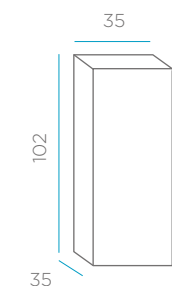

- Outdoor cable / white light * _____ LUMLL165OFNW
- Indoor cable / warm light* _____ LUMLL165ICNW
- Battery _____ LUMLL165WLNW

REFERENCES

KAKTUS DIMENSIONS CM

PACKAGING

Weight: 3,2 kg

All finishes // Floor anchorage included.