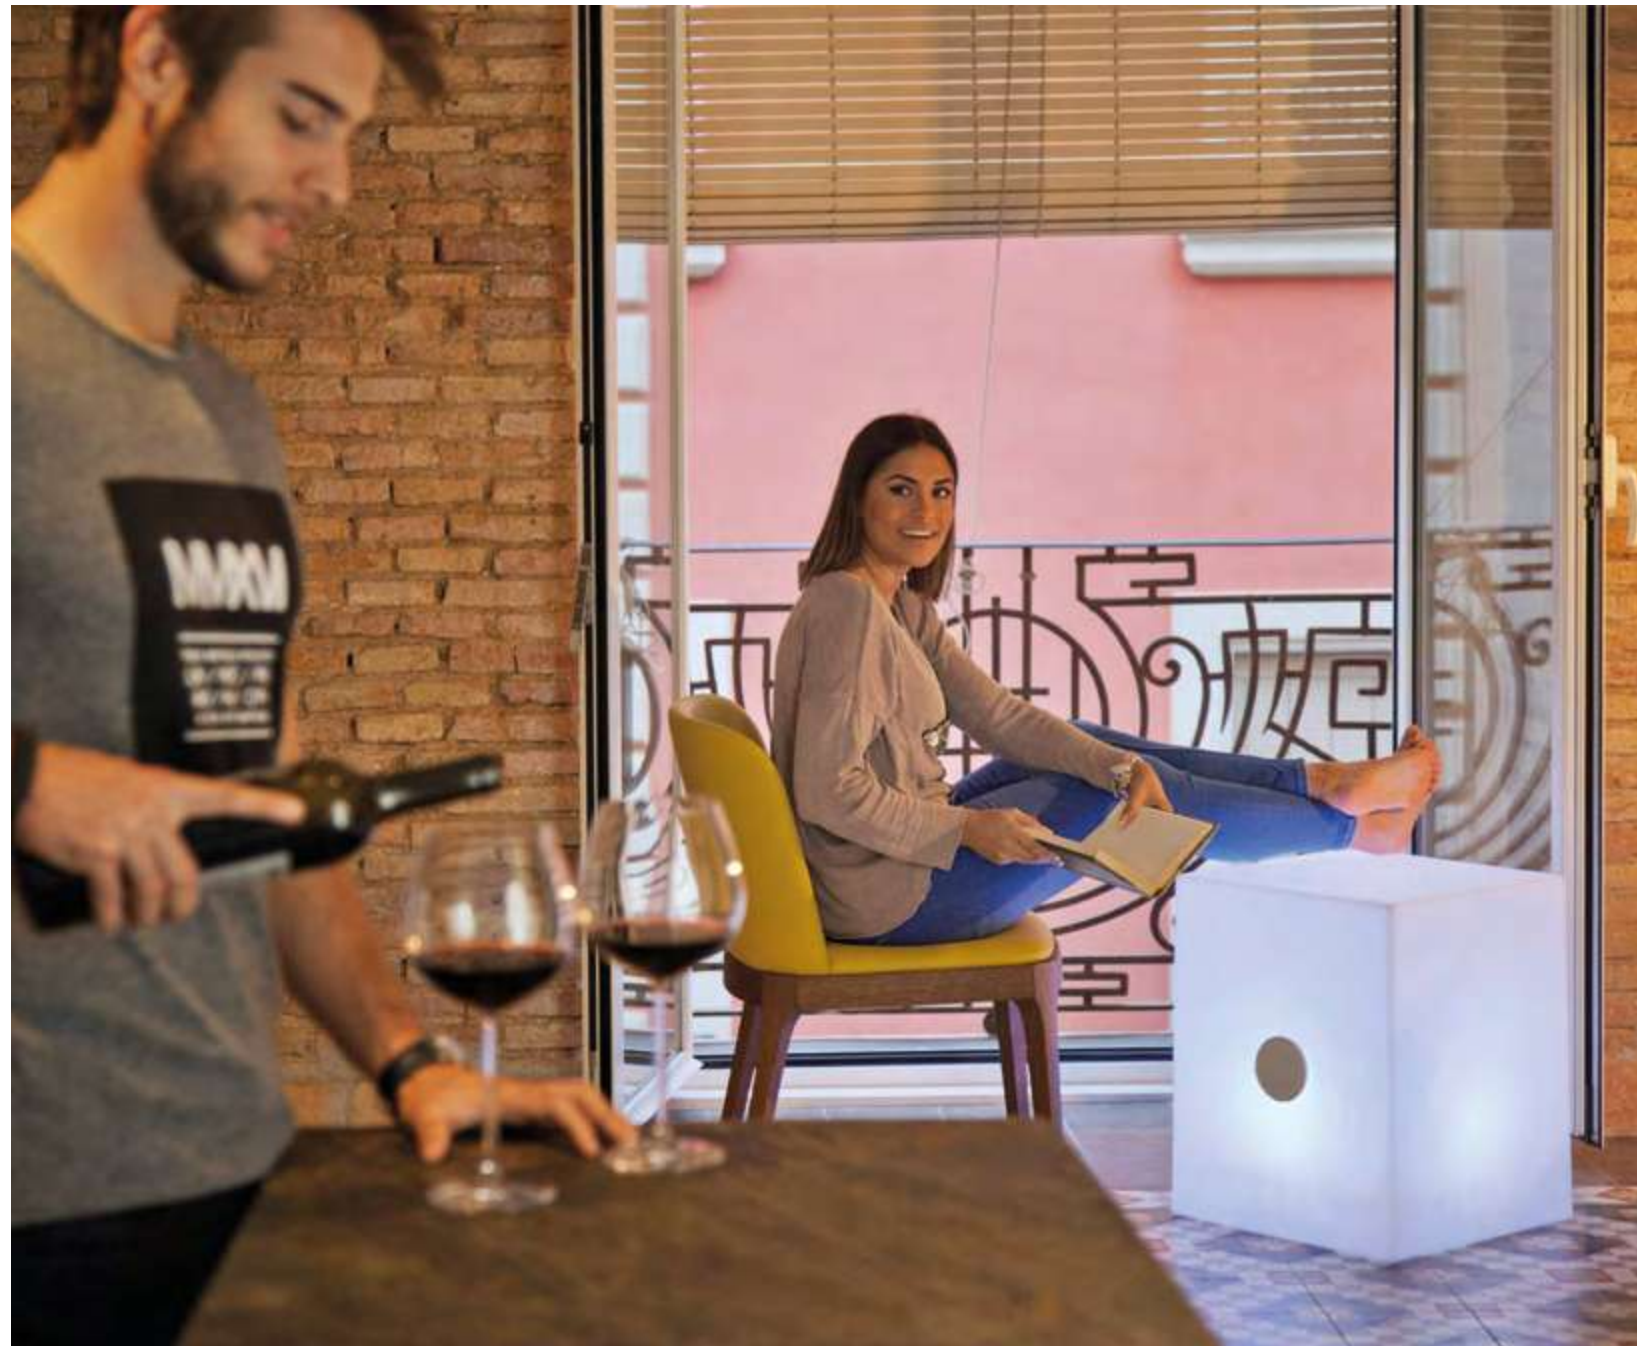

Cuby play

Options

Light | **Play light&music**

+ Info P. 149,156

20x20	32x32	43x43	53
Cuby 20	Cuby 32	Cuby 45	Cuby 53