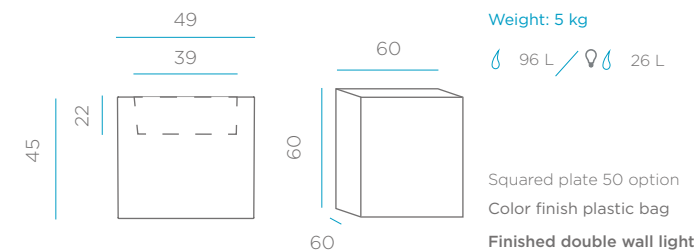

REFERENCES

NARCISO 50 DIMENSIONS CM PACKAGING

Weight: 5 kg
96 L / 26 L
Squared plate 50 option
Color finish plastic bag
Finished double wall light

1. **Options**
2. Smarttech (solar + rechargeable battery) _____ LUMNC050SSNW
   - Outdoor cable / white light* _____ LUMNC050OFNW
   - White color _____ JDNNC050BXNW
   - Black color _____ JDNNC050NXNW
   - Bronze color _____ JDNNC050ZXNW
   - Topo color _____ JDNNC050KXNW
   - Grey color _____ JDNNC050SXNW
   - Terracota color _____ JDNNC050TXNW

*BASE
Base E27 x 1 *Supplied

REFERENCES

MELISA 40 DIMENSIONS CM PACKAGING