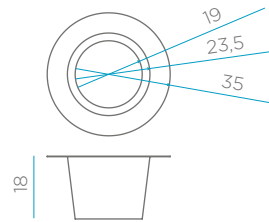

Plastic bag

Options

- Cooler bambu _____ MP00978
- Cooler palma _____ MP00979