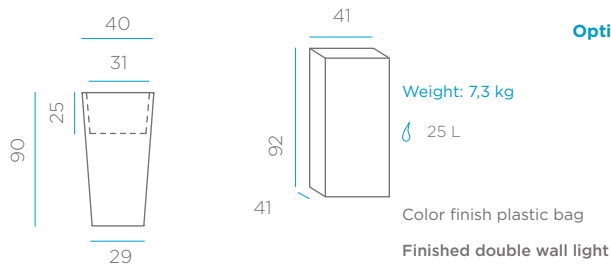

Weight: 7,3 kg
25 L
Color finish plastic bag
Finished double wall light

1. **Options**
2. Smarttech (solar + rechargeable battery) _____ LUMML040SSNW
   - Outdoor cable / white light* _____ LUMML040OFNW
   - White color _____ JDNML040BXNW
   - Black color _____ JDNML040NXNW
   - Bronze color _____ JDNML040ZXNW
   - Topo color _____ JDNML040KXNW
   - Grey color _____ JDNML040SXNW

*BASE
Base E27 x 1 *Supplied