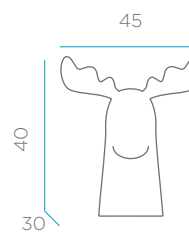

REFERENCES

DECORATIVE**BALANS** DIMENSIONS CM

PACKAGING

Weight: 4,5 kg

- Options**
- Outdoor cable / white light* — LUMBS070OFNW
 - Smarttech (solar + rechargeable battery) — LUMBS070SSNW

REFERENCES

RUDY DIMENSIONS CM