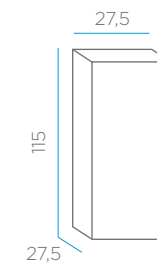

PACKAGING

Weight: 3,5 kg

All finishes // Floor anchorage included.

Options

- Outdoor cable / white light * _____ LUMLL110OFNW
- Indoor cable / warm light* _____ LUMLL110ICNW
- Battery _____ LUMLL110WLNW

REFERENCES

LOLA SLIM DIMENSIONS CM