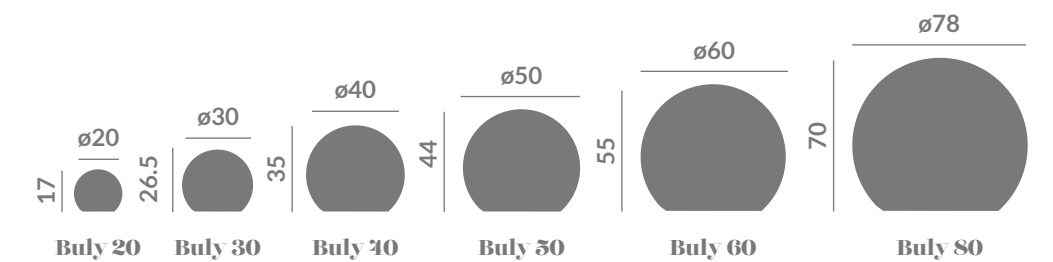

Options

- Cable ☐
- Wireless + Solar ☐
- Floating ☐

+ Info P. 151, 152