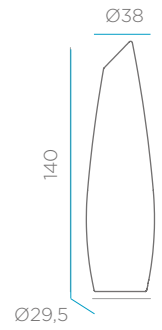

CARMEN 165 DIMENSIONS CM

PACKAGING

Weight: 8,5 kg

All finishes // Floor anchorage included.

1. **Options**
2. Outdoor cable / white light* — LUMCR165OFNW
   - Indoor cable / warm light* — LUMCR165ICNW
   - Battery — LUMCR165WLNW

REFERENCES

GOA 40 DIMENSIONS CM

PACKAGING

Weight: 1,5 kg

1. **Options**
2. Outdoor cable / white light* — LUMGA040OFNW
   - Smarttech (solar + rechargeable battery) — LUMGA040SSNW

*BASE

Base E27

x 1

*Supplied

REFERENCES

FREDO 140 DIMENSIONS CM

PACKAGING

Weight: 5 kg

All finishes // Floor anchorage included.

1. **Options**
2. Outdoor cable / white light* — LUMFD140OFNW
   - Smarttech (solar + rechargeable battery) — LUMFD140SSNW

REFERENCES

GOA 70 DIMENSIONS CM

PACKAGING

Weight: 5,7 kg

1. **Options**
2. Outdoor cable / white light* — LUMGA070OFNW
   - Smarttech (solar + rechargeable battery) — LUMGA070SSNW

*BASE

Base E27

x 1

*Supplied

REFERENCES

FREDO 170 DIMENSIONS CM

PACKAGING

Weight: 7,5 kg

Outdoor white // Weight stability included.

1. **Options**
2. Outdoor cable / white light* — LUMFD170OFNW
   - Outdoor cable / warm light* — LUMFD170ICNW
   - Smarttech (solar + rechargeable battery) — LUMFD170SSNW

REFERENCES

GUFO 40 DIMENSIONS CM

PACKAGING

Weight: 2 kg

1. **Options**
2. Outdoor cable / white light* — LUMGF040OFNW
   - Smarttech (solar + rechargeable battery) — LUMGF040SSNW

*BASE

Base E27

x 1

*Supplied

REFERENCES

KONIKA 170 DIMENSIONS CM

PACKAGING

Weight: 7,5 kg

All finishes // Floor anchorage included.

1. **Options**
2. Outdoor cable / white light* — LUMKNI170OFNW
   - Battery — LUMKNI170WLNW

REFERENCES

SAMBA DIMENSIONS CM

PACKAGING

Weight: 0,5 kg

1. **Options**
2. Lime / Indoor cable / warm light* — LUMSMLV40ICNW
   - Indoor cable / warm light* — LUMSMV40ICNW
   - Battery — LUMSMO40WLNW

*BASE

Base E27

x 1

*Supplied

REFERENCES

DECORATIVE

BALANS DIMENSIONS CM

PACKAGING

Weight: 4,5 kg