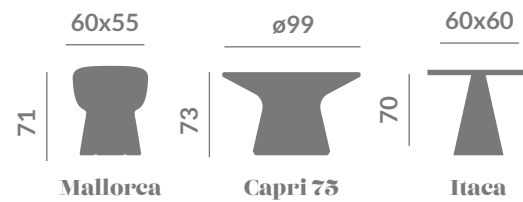

Tarida sit Tarida tab

Tarida sit textil accessory included
Tarida tab cover included

Capri & Mallorca

Itaca & Mallorca

Options

- Light | Cable
 Wireless + Solar ☀️

- Color |

+ Info P. 154, 155, 157