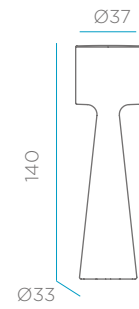

GRACE 140 DIMENSIONS CM