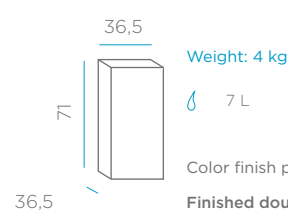

PALMA 70

DIMENSIONS CM

PACKAGING

REFERENCES

1. **Options**
2. Smarttech (solar + rechargeable battery) _____ LUMPM070SSNW
   - Outdoor cable / white light* _____ LUMPM070OFNW
   - White color _____ JDNPM070BXNW
   - Black color _____ JDNPM070NXNW
   - Bronze color _____ JDNPM070ZXNW
   - Topo color _____ JDNPM070KXNW

*BASE

Base E27 x 1 *Supplied