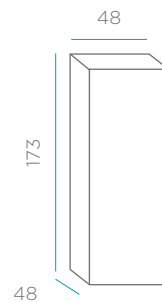

PACKAGING

Weight: 7,5 kg

All finishes // Floor anchorage included.

1. **Options**
2. Outdoor cable / white light* — LUMKNI170OFNW
   - Battery — LUMKNI170WLNW