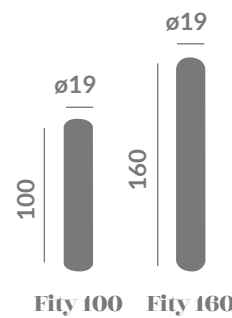

Fity

Options
Light

- Cable
- Wireless + Solar ☀️

+ Info P. 139