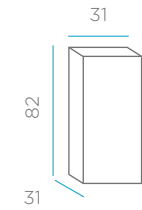

*BASE

Base E27 x 1 *Supplied

FICUS 80

DIMENSIONS CM

PACKAGING

Weight: 3,2 kg
8 L

Finished double wall light

Color planters/pots come in a plastic bag packaging