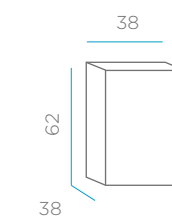

PACKAGING

Weight: 12,5 kg

All finishes // Floor anchorage included.

Options

- Outdoor cable / white light * _____ LUMLL200FNW
- Indoor cable / warm light* _____ LUMLL200ICNW

REFERENCES

HELGA DIMENSIONS CM

PACKAGING