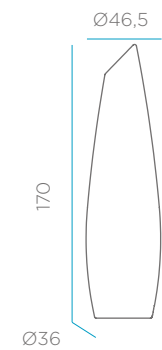

CARMEN 165 DIMENSIONS CM

PACKAGING

Weight: 8,5 kg

All finishes // Floor anchorage included.

1. **Options**
2. Outdoor cable / white light* — LUMCR165OFNW
   - Indoor cable / warm light* — LUMCR165ICNW
   - Battery — LUMCR165WLNW

REFERENCES

GOA 40 DIMENSIONS CM

PACKAGING

Weight: 1,5 kg

1. **Options**
2. Outdoor cable / white light* — LUMGA040OFNW
   - Smarttech (solar + rechargeable battery) — LUMGA040SSNW

*BASE

Base E27

x 1

*Supplied

REFERENCES

FREDO 140 DIMENSIONS CM

PACKAGING

Weight: 5 kg

All finishes // Floor anchorage included.

1. **Options**
2. Outdoor cable / white light* — LUMFD140OFNW
   - Smarttech (solar + rechargeable battery) — LUMFD140SSNW

REFERENCES

GOA 70 DIMENSIONS CM

PACKAGING

Weight: 5,7 kg

1. **Options**
2. Outdoor cable / white light* — LUMGA070OFNW
   - Smarttech (solar + rechargeable battery) — LUMGA070SSNW

*BASE

Base E27

x 1

*Supplied

REFERENCES

FREDO 170 DIMENSIONS CM

PACKAGING

Weight: 7,5 kg

Outdoor white // Weight stability included.

1. **Options**
2. Outdoor cable / white light* — LUMFD170OFNW
   - Outdoor cable / warm light* — LUMFD170ICNW
   - Smarttech (solar + rechargeable battery) — LUMFD170SSNW

REFERENCES

GUFO 40 DIMENSIONS CM

PACKAGING

Weight: 2 kg

1. **Options**
2. Outdoor cable / white light* — LUMGF040OFNW
   - Smarttech (solar + rechargeable battery) — LUMGF040SSNW

*BASE

Base E27

x 1

*Supplied

REFERENCES

KONIKA 170 DIMENSIONS CM

PACKAGING

Weight: 7,5 kg

All finishes // Floor anchorage included.

1. **Options**
2. Outdoor cable / white light* — LUMKNI170OFNW
   - Battery — LUMKNI170WLNW

REFERENCES

SAMBA DIMENSIONS CM

PACKAGING

Weight: 0,5 kg

1. **Options**
2. Lime / Indoor cable / warm light* — LUMSMLV40ICNW
   - Indoor cable / warm light* — LUMSMV40ICNW
   - Battery — LUMSMO40WLNW

*BASE

Base E27

x 1

*Supplied

REFERENCES

DECORATIVE

BALANS DIMENSIONS CM

PACKAGING

Weight: 4,5 kg