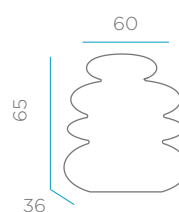

CARMEN 165 DIMENSIONS CM

PACKAGING

Weight: 8,5 kg

All finishes // Floor anchorage included.

1. **Options**
2. Outdoor cable / white light* — LUMCR165OFNW
   - Indoor cable / warm light* — LUMCR165ICNW
   - Battery — LUMCR165WLNW

REFERENCES

GOA 40 DIMENSIONS CM

PACKAGING

Weight: 1,5 kg

1. **Options**
2. Outdoor cable / white light* — LUMGA040OFNW
   - Smarttech (solar + rechargeable battery) — LUMGA040SSNW

*BASE

Base E27

x 1

*Supplied

REFERENCES

FREDO 140 DIMENSIONS CM

PACKAGING

Weight: 5 kg

All finishes // Floor anchorage included.

1. **Options**
2. Outdoor cable / white light* — LUMFD140OFNW
   - Smarttech (solar + rechargeable battery) — LUMFD140SSNW

REFERENCES

GOA 70 DIMENSIONS CM

PACKAGING

Weight: 5,7 kg

1. **Options**
2. Outdoor cable / white light* — LUMGA070OFNW
   - Smarttech (solar + rechargeable battery) — LUMGA070SSNW

*BASE

Base E27

x 1

*Supplied

REFERENCES

FREDO 170 DIMENSIONS CM

PACKAGING

Weight: 7,5 kg

Outdoor white // Weight stability included.

1. **Options**
2. Outdoor cable / white light* — LUMFD170OFNW
   - Outdoor cable / warm light* — LUMFD170ICNW
   - Smarttech (solar + rechargeable battery) — LUMFD170SSNW

REFERENCES

GUFO 40 DIMENSIONS CM

PACKAGING

Weight: 2 kg

1. **Options**
2. Outdoor cable / white light* — LUMGF040OFNW
   - Smarttech (solar + rechargeable battery) — LUMGF040SSNW

*BASE

Base E27

x 1

*Supplied

REFERENCES

KONIKA 170 DIMENSIONS CM

PACKAGING

Weight: 7,5 kg

All finishes // Floor anchorage included.

1. **Options**
2. Outdoor cable / white light* — LUMKNI170OFNW
   - Battery — LUMKNI170WLNW

REFERENCES

SAMBA DIMENSIONS CM

PACKAGING

Weight: 0,5 kg

1. **Options**
2. Lime / Indoor cable / warm light* — LUMSMLV40ICNW
   - Indoor cable / warm light* — LUMSMV40ICNW
   - Battery — LUMSMO40WLNW

*BASE

Base E27

x 1

*Supplied

REFERENCES

DECORATIVE

BALANS DIMENSIONS CM

PACKAGING

Weight: 4,5 kg