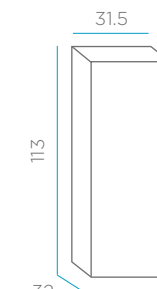

PACKAGING

Weight: 4,5 kg

All finishes // Floor anchorage included.

Options

- Outdoor cable / white light * _____ LUMCR110OFNW
- Indoor cable / warm light* _____ LUMCR110ICNW
- Battery _____ LUMCR110WLNW

REFERENCES