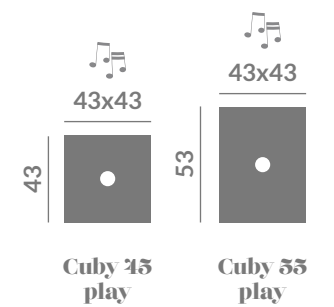

Cuby play

Options

Light ✕ Play light&music 🎵

+ Info P. 149, 156