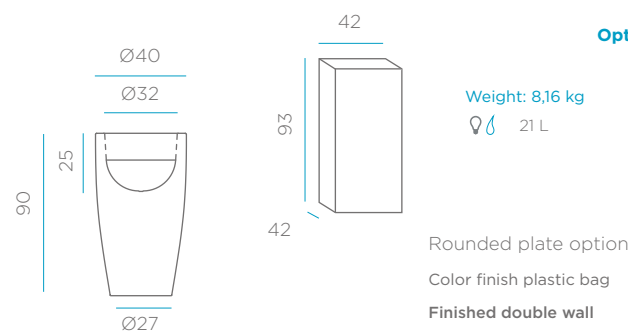

BAMBÚ 90

DIMENSIONS CM

PACKAGING

REFERENCES

Options

- Smarttech (solar + rechargeable battery) _____ LUMBM090SSNW
- Outdoor cable / white light* _____ LUMBM090OFNW
- White color _____ JDNBM090BXNW
- Black color _____ JDNBM090NXNW
- Bronze color _____ JDNBM090ZXNW
- Topo color _____ JDNBM090KXNW
- Grey color _____ JDNBM090SXNW

*BASE

Base E27 x 1 *Supplied