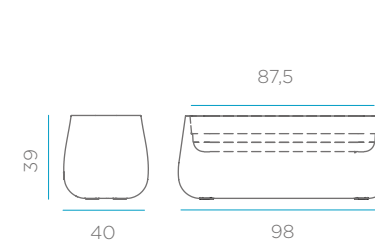

*BASE

Base E27 x 1 *Supplied

CAMELIA LARGE

DIMENSIONS CM

PACKAGING

REFERENCES

Weight: 4.8 kg

90 L / 34 L