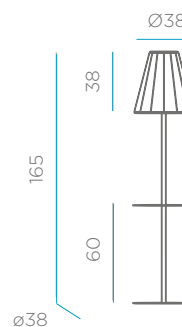

PACKAGING

Weight: 12,5 kg

All finishes // Floor anchorage included.

Options

- Outdoor cable / white light * _____ LUMLL200FNW
- Indoor cable / warm light* _____ LUMLL200ICNW

REFERENCES

HELGA DIMENSIONS CM

PACKAGING