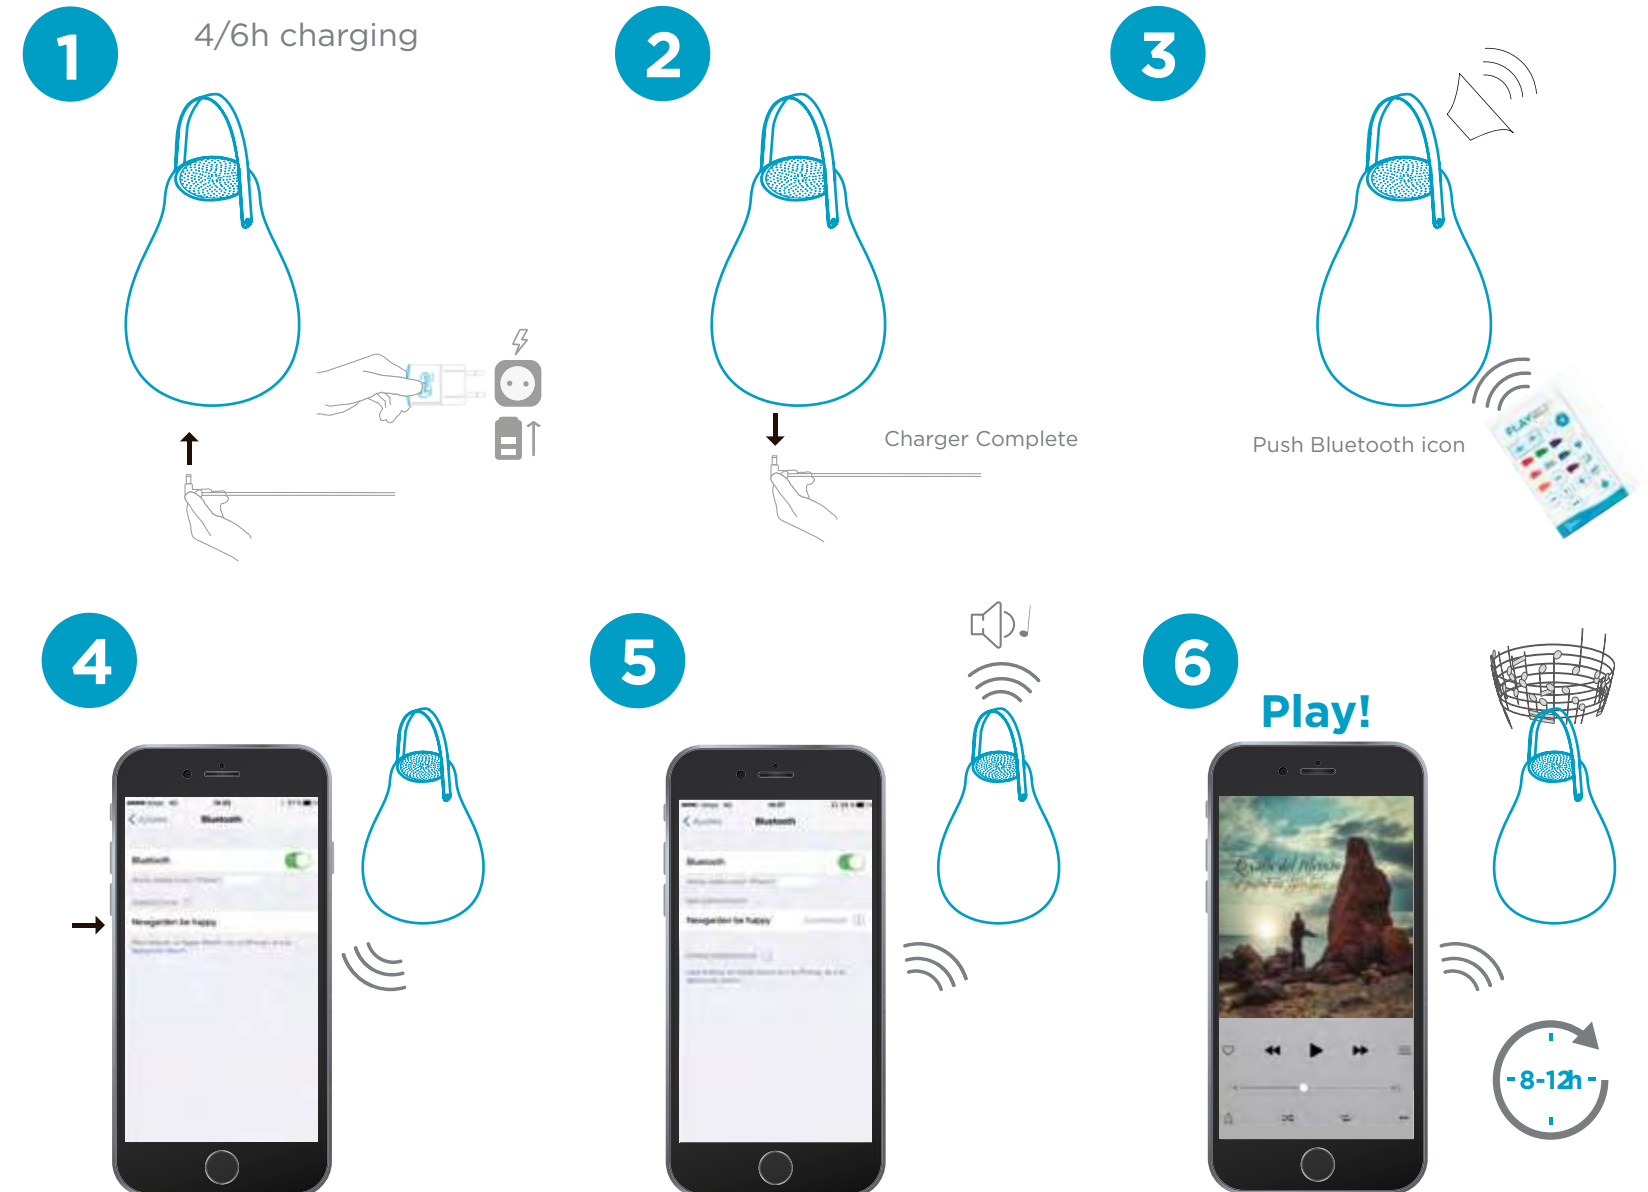

***BASE**

Base E27 x 1 *Supplied

8- PLACE A BULB / TUBE

PLACE A BULB lamp holder E27

All our products include a base screwed cap to change a bulb.

* Check product model

Some Newgarden products use lamp holders G13 (led tube)

9- PLAY LIGHT&MUSIC (USE MODE)

*Characteristics may vary depending on future updates or product improvements

10- BAR FIXATION KIT

Combine two articles: Ibiza/Sicilia/Creta bar.

Place the fixation plate to the desired length and mark the drilling holes ends.