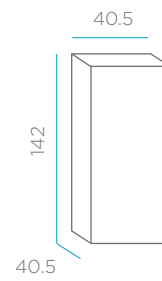

PACKAGING

Weight: 5 kg

All finishes // Floor anchorage included.

1. **Options**
2. Outdoor cable / white light* — LUMFD140OFNW
   - Smarttech (solar + rechargeable battery) — LUMFD140SSNW