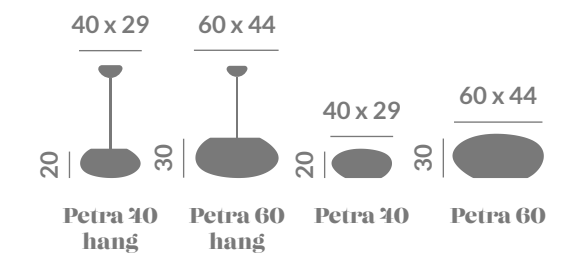

Petra hang

Options

- Light | ↑ Hang 🌟
- | ↘ Cable
- | ✂ Wireless + Solar ☀

+ Info P. 151, 153

Petra