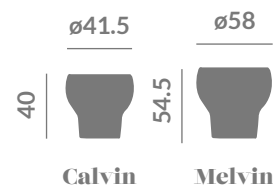

+ Info P. 157

Calvin & Melvin

Options

Light ✕ Wireless + Solar ☀️
✕ Play light&music 🎵

Color ○ ● ●

+ Info P. 154, 157

Melvin cover included

Cuby play