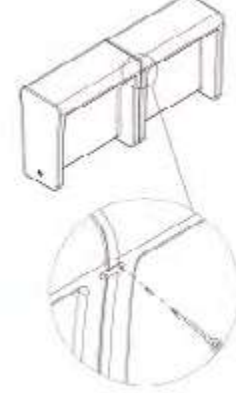

10- BAR FIXATION KIT

Combine two articles: Ibiza/Sicilia/Creta bar.

Place the fixation plate to the desired length and mark the drilling holes ends.

Screw fixation plate.

Attach the plastic applique with screws included.

x2 *Fixation kit not included with the product
x4