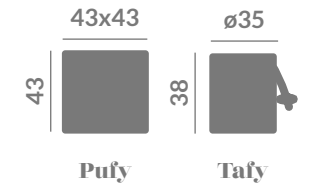

Bahama

Options

Light | Wireless + Solar

Color |

+ Info P. 154

Cover included

Pufy & Tafy

Options

Color |

+ Info P. 158

Pufy

Tafy

Capri & Corfu

Options

Light | Wireless + Solar

Color |

+ Info P. 154, 158

Capri cover included