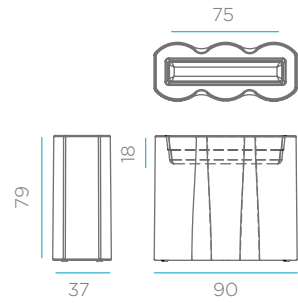

***BASE**

Base E27 x 1 *Supplied

PALMERA

DIMENSIONS CM

PACKAGING

REFERENCES

Weight: 7,5 kg
20 L
Color finish plastic bag
Finished double wall

- Options**
- Smarttech (solar + rechargeable battery) _____ LUMPA080SSNW
 - Outdoor cable / white light* _____ LUMPA080OFNW
 - White color _____ JDNPA080BXNW
 - Black color _____ JDNPA080NXNW
 - Bronze color _____ JDNPA080ZXNW
 - Topo color _____ JDNPA080KXNW
 - Grey color _____ JDNPA080SXNW