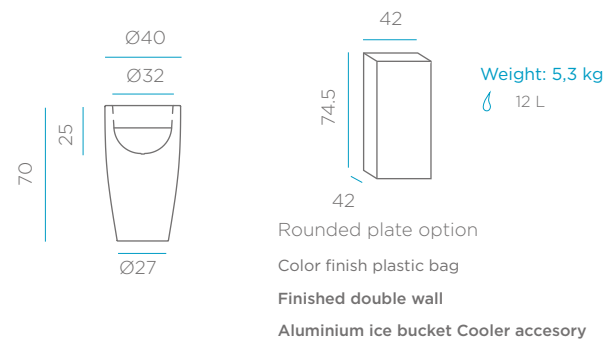

- Cooler bambu _____ MP00978
- Cooler palma _____ MP00979

FLOWERPOTS

BAMBÚ 70

DIMENSIONS CM

PACKAGING

REFERENCES

Options

- Smarttech (solar + rechargeable battery) _____ LUMBM070SSNW
- Outdoor cable / white light* _____ LUMBM070OFNW
- White color _____ JDNBM070BXNW
- Black color _____ JDNBM070NXNW
- Bronze color _____ JDNBM070ZXNW
- Topo color _____ JDNBM070KXNW
- Grey color _____ JDNBM070SXNW
- Terracota color _____ JDNBM070TXNW
- Soft pink color _____ JDNBM070RXNW
- Soft blue color _____ JDNBM070AXNW
- Soft green color _____ JDNBM070VXNW