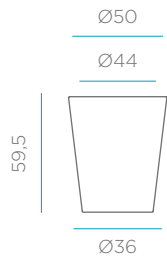

GERBERA 50

DIMENSIONS CM

PACKAGING

Weight: 4 kg
80 L

Plastic bag

Rounded plate option

Options

- White color _____ JDNGB050BXNW ○
- Black color _____ JDNGB050NXNW ●
- Bronze color _____ JDNGB050ZXNW ●
- Topo color _____ JDNGB050KXNW ●
- Grey color _____ JDNGB050SXNW ●

REFERENCES