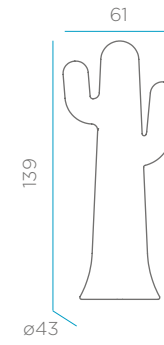

GRACE 140 DIMENSIONS CM

PACKAGING

Weight: 5,5 kg

All finishes // Floor anchorage included.

Options

- Outdoor cable / white light * _____ LUMGC140OFNW
- Battery _____ LUMGC140WLNW

REFERENCES

PANCHO DIMENSIONS CM