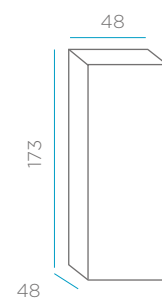

PACKAGING

Weight: 7,5 kg

Outdoor white // Weight stability included.

1. **Options**
2. Outdoor cable / white light* — LUMFD170OFNW
   - Outdoor cable / warm light* — LUMFD170ICNW
   - Smarttech (solar + rechargeable battery) — LUMFD170SSNW