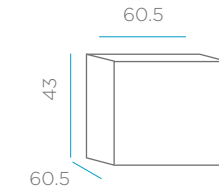

*BASE

Base E27 x 1 *Supplied

CAMELIA 60

DIMENSIONS CM

PACKAGING

REFERENCES

Weight: 2.5 kg

24 L