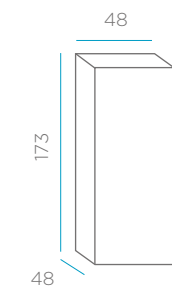

PACKAGING

Weight: 7,6 kg

All finishes // Floor anchorage included.

Options

- Outdoor cable / white light * _____ LUMGC170OFNW
- Battery _____ LUMGC170WLNW