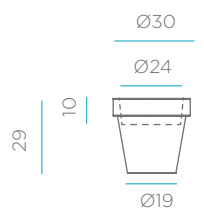

MAGNOLIA 30

DIMENSIONS CM

PACKAGING

Weight: 0,9 kg
11 L / 5 L

Color finish plastic bag
Finished double wall light

Options

- Smarttech (solar + rechargeable battery) _____ LUMMG030SSNW
- Outdoor cable / white light* _____ LUMMG030OFNW
- White color _____ JDNMG030BXNW ○
- Black color _____ JDNMG030NXNW ●
- Bronze color _____ JDNMG030ZXNW ●
- Topo color _____ JDNMG030KXNW ●
- Grey color _____ JDNMG030SXNW ●
- Terracota color _____ JDNMG030TXNW ●
- Soft pink color _____ JDNMG030RXNW ●
- Soft blue color _____ JDNMG030AXNW ●
- Soft green color _____ JDNMG030VXNW ●

REFERENCES