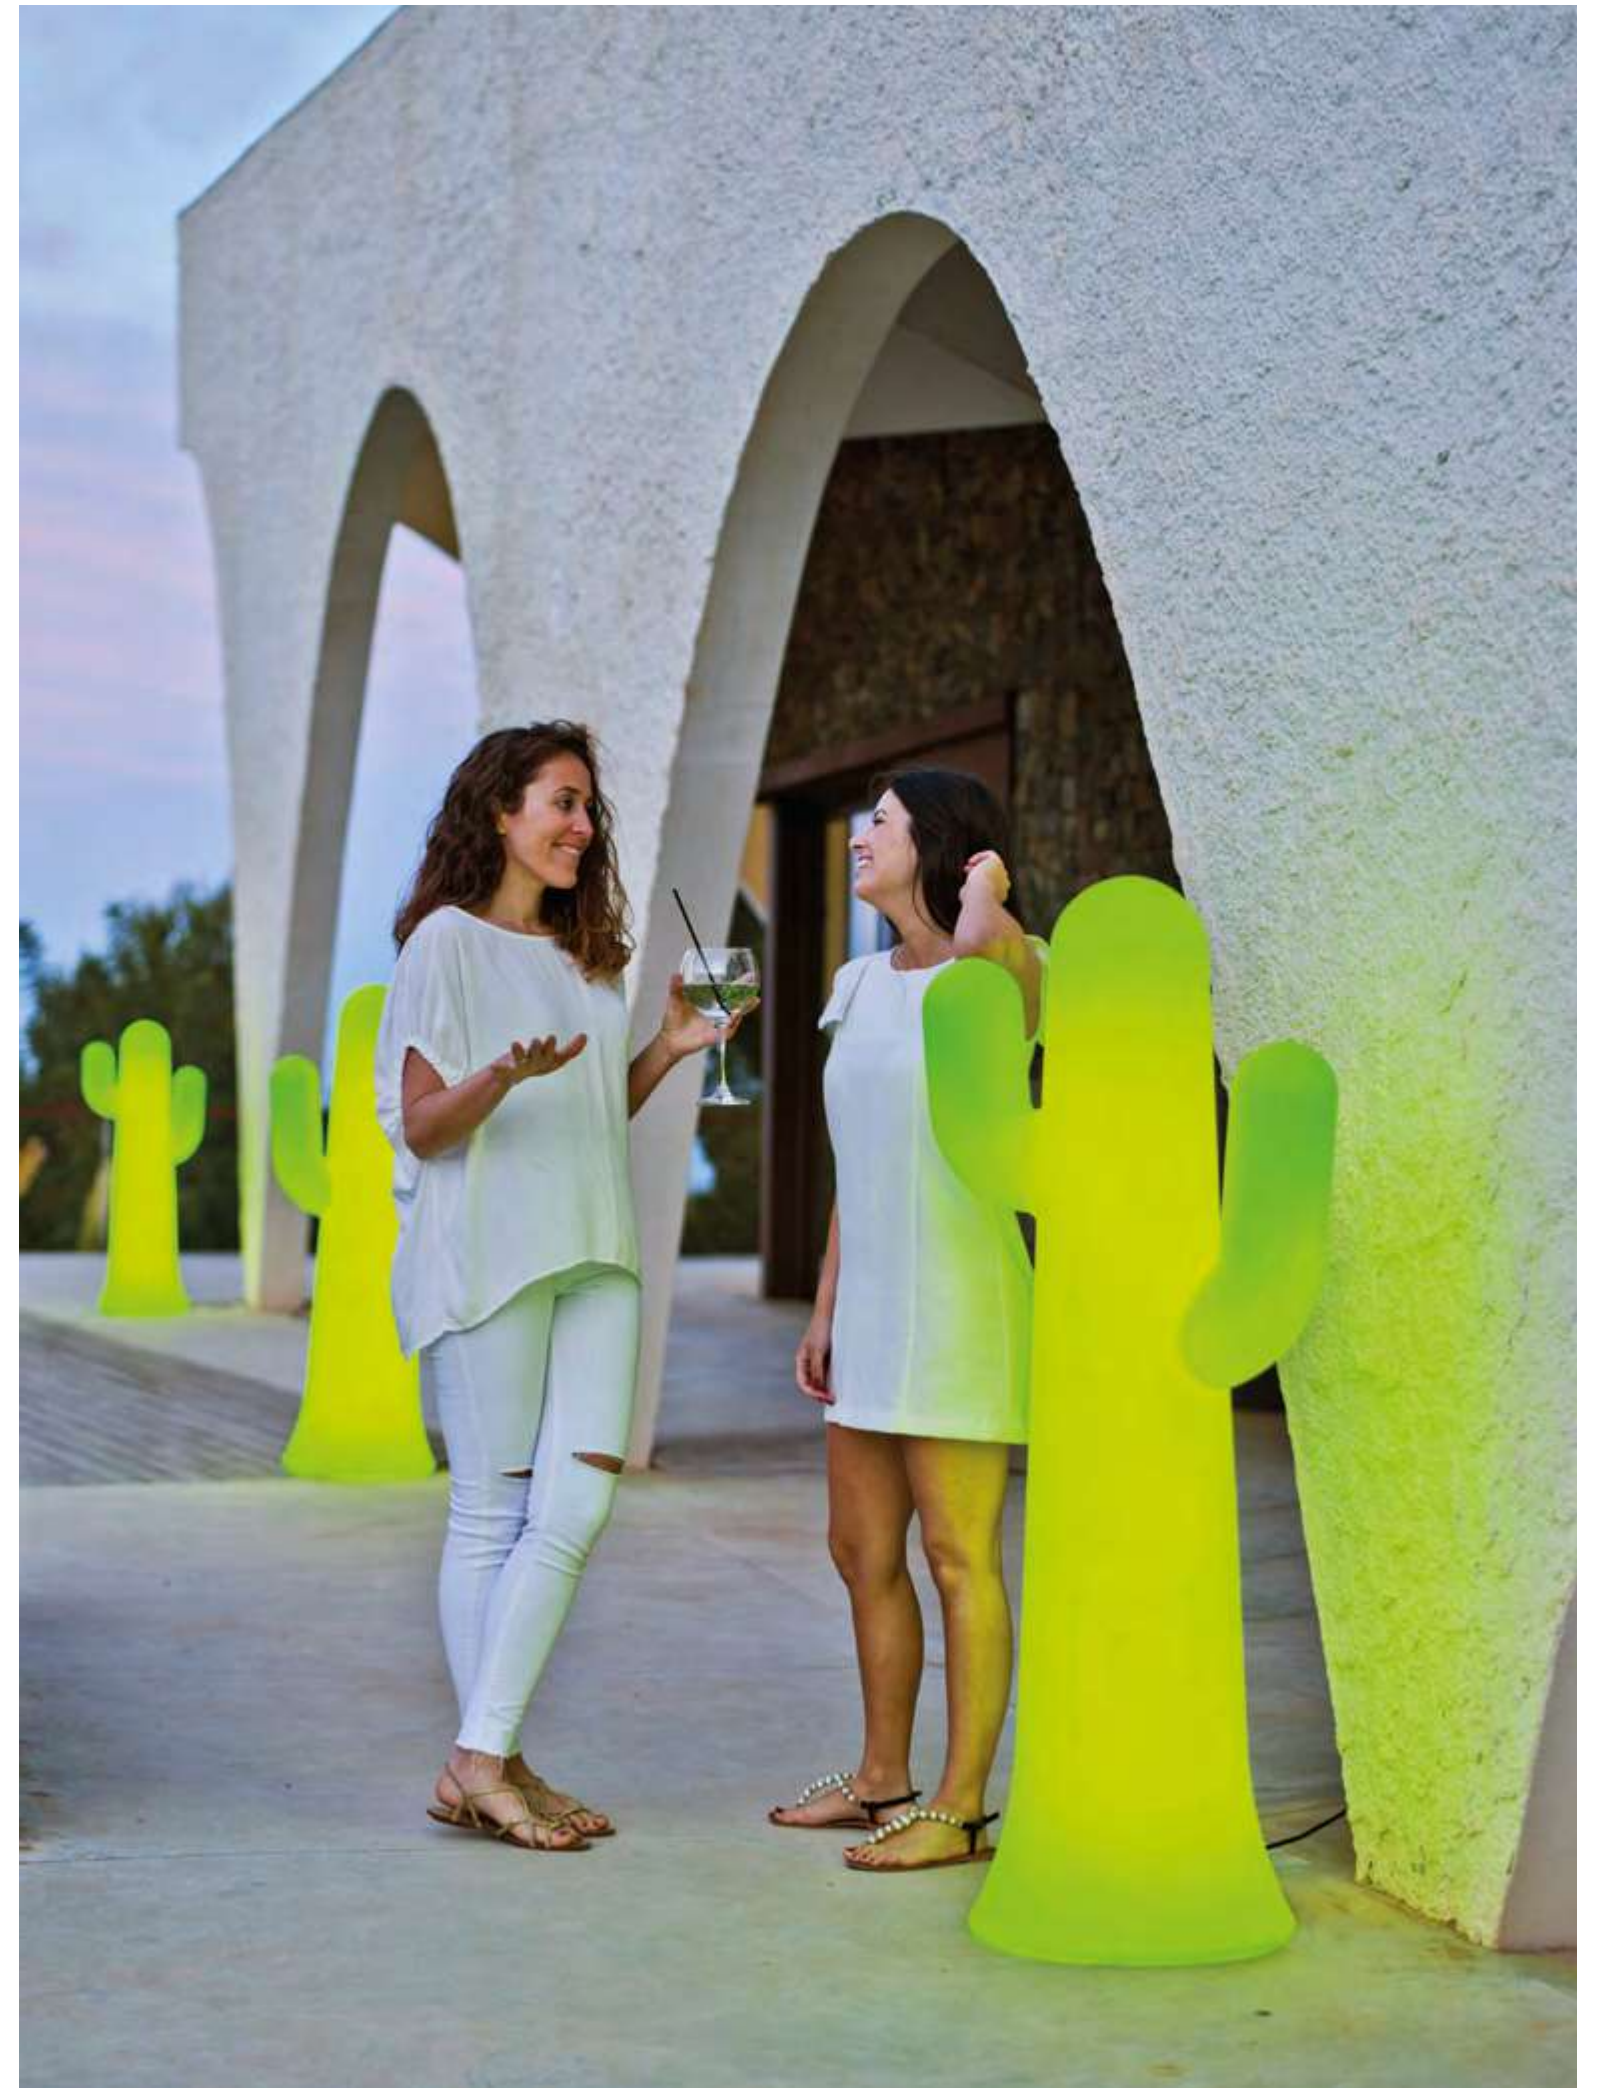

Pancho

Options

1. Light | ☐ Cable ☒ Wireless + Solar

+ Info P. 141