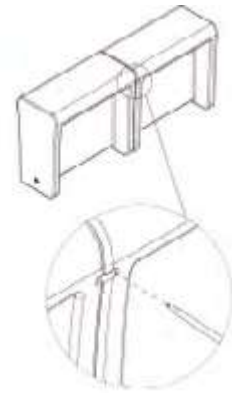

10- BAR FIXATION KIT

Combine two articles: Ibiza/Sicilia/Creta bar.

Place the fixation plate to the desired length and mark the drilling holes ends.

Screw fixation plate.

Attach the plastic applique with screws included.

x2 *Fixation kit not included with the product
x4