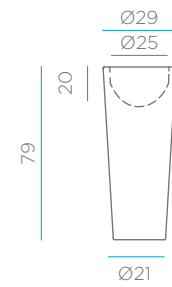

*BASE

Base E27 x 1 *Supplied

FICUS 80

DIMENSIONS CM

PACKAGING

Weight: 3,2 kg
8 L

Finished double wall light

Color planters/pots come in a plastic bag packaging