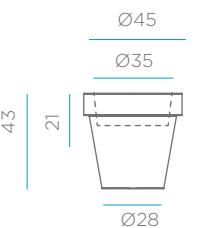

MAGNOLIA 45

DIMENSIONS CM

PACKAGING

Weight: 4,5 kg
31 L / 16 L

Color finish plastic bag
Finished double wall light

Options

- Smarttech (solar + rechargeable battery) _____ LUMMG045SSNW
- Outdoor cable / white light* _____ LUMMG045OFNW
- White color _____ JDNMG045BXNW ○
- Black color _____ JDNMG045NXNW ●
- Bronze color _____ JDNMG045ZXNW ●
- Topo color _____ JDNMG045KXNW ●
- Grey color _____ JDNMG045SXNW ●
- Terracota color _____ JDNMG045TXNW ●
- Soft pink color _____ JDNMG045RXNW ●
- Soft blue color _____ JDNMG045AXNW ●
- Soft green color _____ JDNMG045VXNW ●

REFERENCES

*BASE

Base E27 x 1 *Supplied