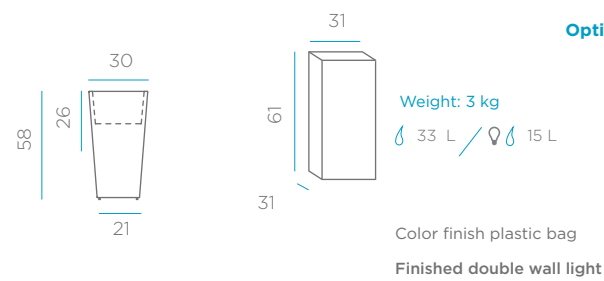

Weight: 3 kg
33 L / 15 L
Color finish plastic bag
Finished double wall light

1. **Options**
2. Smarttech (solar + rechargeable battery) _____ LUMML030SSNW
   - Outdoor cable / white light* _____ LUMML030OFNW
   - White color _____ JDNML030BXNW
   - Black color _____ JDNML030NXNW
   - Bronze color _____ JDNML030ZXNW
   - Topo color _____ JDNML030KXNW
   - Grey color _____ JDNML030SXNW

*BASE
Base E27 x 1 *Supplied