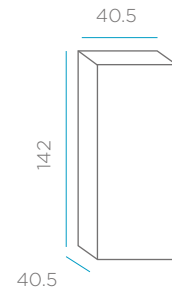

LIGHTING

FLOOR LAMPS

MODEL	DIMENSIONS CM	PACKAGING	REFERENCES
FITY 100		<p>Weight: 4,7 kg</p>	<p>Options</p> <ul style="list-style-type: none"> In&out cable / white light* (indoor & outdoor use) — LUMFT100OFNW In&out cable / warm light* (indoor & outdoor use) — LUMFT100OCNW Smarttech (solar + rechargeable battery) — LUMFT100SSNW <p><i>*LED tube lighting</i></p> <p>LED TUBE *Supplied</p> <p>IN&out</p> <p>HEMP Cable</p>
FITY 160		<p>Weight: 6,2 kg</p>	<p>Options</p> <ul style="list-style-type: none"> In&out cable / white light* (indoor & outdoor use) — LUMFT160OFNW In&out cable / warm light* (indoor & outdoor use) — LUMFT160OCNW <p><i>*LED tube lighting</i></p> <p>LED TUBE *Supplied</p> <p>IN&out</p> <p>HEMP Cable</p>
CHLOE		<p>Weight: kg</p>	<p>Options</p> <ul style="list-style-type: none"> In&out cable / white light* (indoor & outdoor use) — LUMCHL140INOUTNW Indoor cable / warm light* — LUMCHL140ICNW Smarttech (solar + rechargeable battery) — LUMCHL140SSNW <p>*BASE</p> <p>Base E27 x 1 *Supplied</p> <p>IN&out</p> <p>HEMP Cable</p>
ROCKET		<p>Weight: 2,2 kg</p>	<p>Options</p> <ul style="list-style-type: none"> In&out cable / white light* (indoor & outdoor use) — LUMRCK070INOUTNW Indoor cable / warm light* — LUMRCK070ICNW Smarttech (solar + rechargeable battery) — LUMRCK070SSNW <p>*BASE</p> <p>Base E27 x 1 *Supplied</p> <p>IN&out</p> <p>HEMP Cable</p>

GRACE 140 DIMENSIONS CM

PACKAGING

Weight: 5,5 kg

All finishes // Floor anchorage included.

Options

- Outdoor cable / white light * _____ LUMGC140OFNW
- Battery _____ LUMGC140WLNW

REFERENCES

PANCHO DIMENSIONS CM