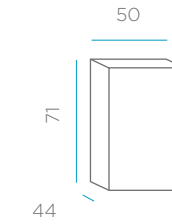

PACKAGING

Weight: 5,7 kg

1. **Options**
2. Outdoor cable / white light* — LUMGA070OFNW
   - Smarttech (solar + rechargeable battery) — LUMGA070SSNW

*BASE

Base E27

x 1

*Supplied

REFERENCES

FREDO 170 DIMENSIONS CM