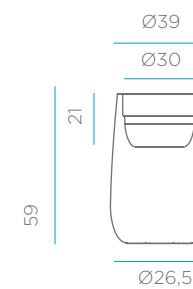

*BASE

Base E27 x 1 *Supplied

CAMELIA HIGH

DIMENSIONS CM

PACKAGING

REFERENCES

Weight: 2.5 kg

50 L