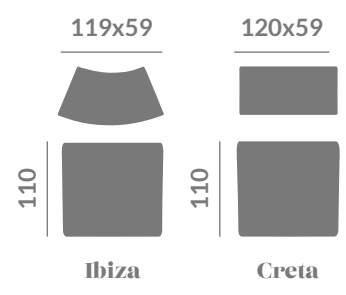

Options

- **Light** | Cable
- | Wireless + Solar ☀️

Color | ○

+ Info P. 159

Cover included