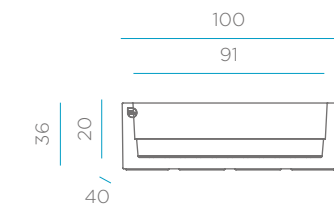

JARA 100X40

DIMENSIONS CM

PACKAGING

Weight: 8 kg
46 L

Plastic bag
Finished double wall

Options

- White color _____ JDNJR140BXNW ○
- Black color _____ JDNJR140NXNW ●
- Bronze color _____ JDNJR140ZXNW ●
- Topo color _____ JDNJR140KXNW ●
- Grey color _____ JDNJR140SXNW ●

REFERENCES