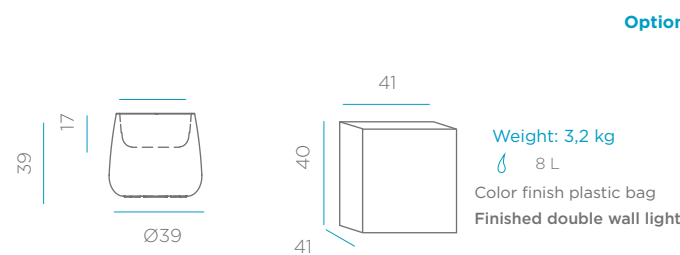

*BASE

Base E27 x 1 *Supplied

CAMELIA 40

DIMENSIONS CM

PACKAGING

REFERENCES

Options

- Smarttech (solar + rechargeable battery) _____ LUMCA040SSNW
- Outdoor cable / white light* _____ LUMCA040OFNW
- White color _____ LUMCA040BXNW
- Black color _____ LUMCA040NXNW
- Bronze color _____ LUMCA040ZXNW
- Topo color _____ LUMCA040KXNW
- Grey color _____ LUMCA040SXNW
- Terracota color _____ LUMCA040TXNW
- Soft pink color _____ LUMCA040RXNW
- Soft blue color _____ LUMCA040AXNW
- Soft green color _____ LUMCA040VXNW