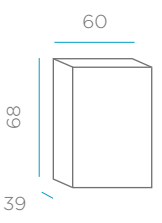

PACKAGING

Weight: 4,5 kg

1. **Options**
2. Outdoor cable / white light* — LUMBS070OFNW
   - Smarttech (solar + rechargeable battery) — LUMBS070SSNW