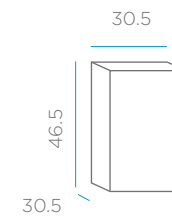

PACKAGING

Weight: 2 kg

1. **Options**
2. Outdoor cable / white light* — LUMGF040OFNW
   - Smarttech (solar + rechargeable battery) — LUMGF040SSNW

*BASE

Base E27

x 1

*Supplied

REFERENCES

KONIKA 170 DIMENSIONS CM