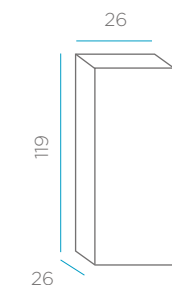

PACKAGING

Weight: 5,2 kg

Options

- Outdoor white* _____ LUMLL120FCNW

REFERENCES

*BASE

Base E27

x 1

*Supplied