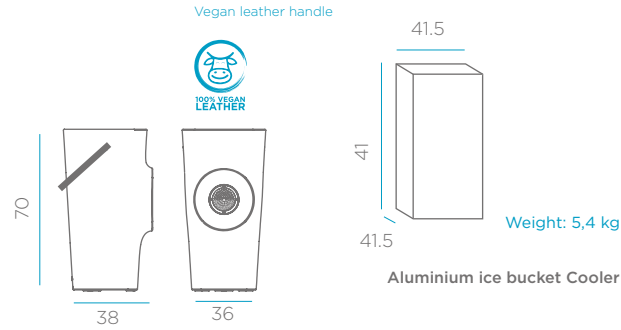

Aluminium ice bucket Cooler accesory

WOODY

DIMENSIONS CM

PACKAGING

REFERENCES

Options

- Play light&music _____ LUMWD070PLNW
- Smarttech (solar + rechargeable battery) _____ LUMWD070SSNW
- Outdoor cable / white light* _____ LUMWD070OFNW