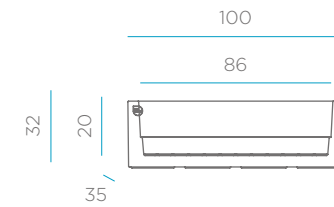

***BASE**

Base E27 x 1 *Supplied

REFERENCES

JARA 100X35

DIMENSIONS CM

PACKAGING

Peso: 6 kg
45 L

Plastic bag
Finished double wall