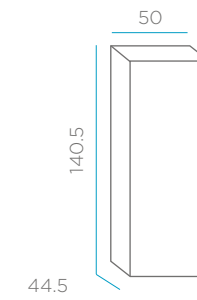

PACKAGING

Weight: 6 kg

All finishes // Floor anchorage included.

Options

- Lime/ Outdoor cable / white light* _____ LUMPV140OFNW
- Outdoor cable / white light * _____ LUMPC140OFNW
- Smarttech (solar + rechargeable battery) _____ LUMPC140SSNW

REFERENCES

GRACE 170 DIMENSIONS CM