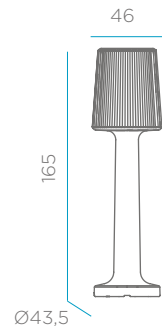

CARMEN 165 DIMENSIONS CM