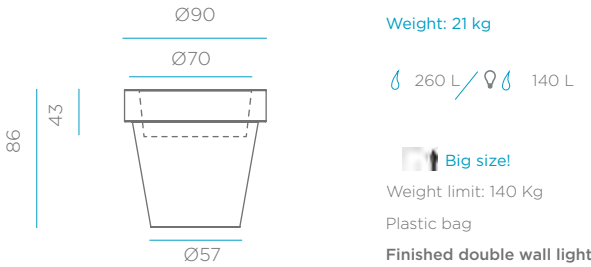

Weight: 21 kg
260 L / 140 L
Big size!
Weight limit: 140 Kg
Plastic bag
Finished double wall light

1. **Options**
2. Smarttech (solar + rechargeable battery) _____ LUMMG090SSNW
   - Outdoor cable / white light* _____ LUMMG090OFNW
   - White color _____ JDNMG090BXNW
   - Black color _____ JDNMG090NXNW
   - Bronze color _____ JDNMG090ZXNW
   - Topo color _____ JDNMG090KXNW
   - Grey color _____ JDNMG090SXNW
   - Terracota color _____ JDNMG090TXNW

*BASE
Base E27 x 1 *Supplied