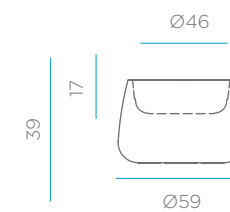

*BASE

Base E27 x 1 *Supplied

CAMELIA 60

DIMENSIONS CM

PACKAGING

REFERENCES

Weight: 2.5 kg

24 L