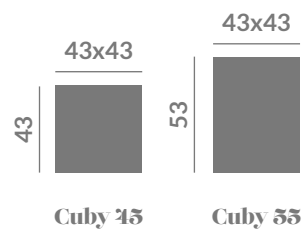

Cuby 55

Options

- Light
- Cable
- Wireless + Solar

+ Info P. 155

Cuby 45