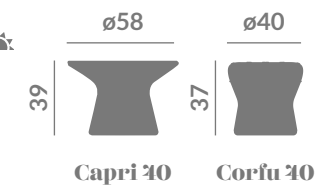

Capri 40

Corfu 40

Capri cover included